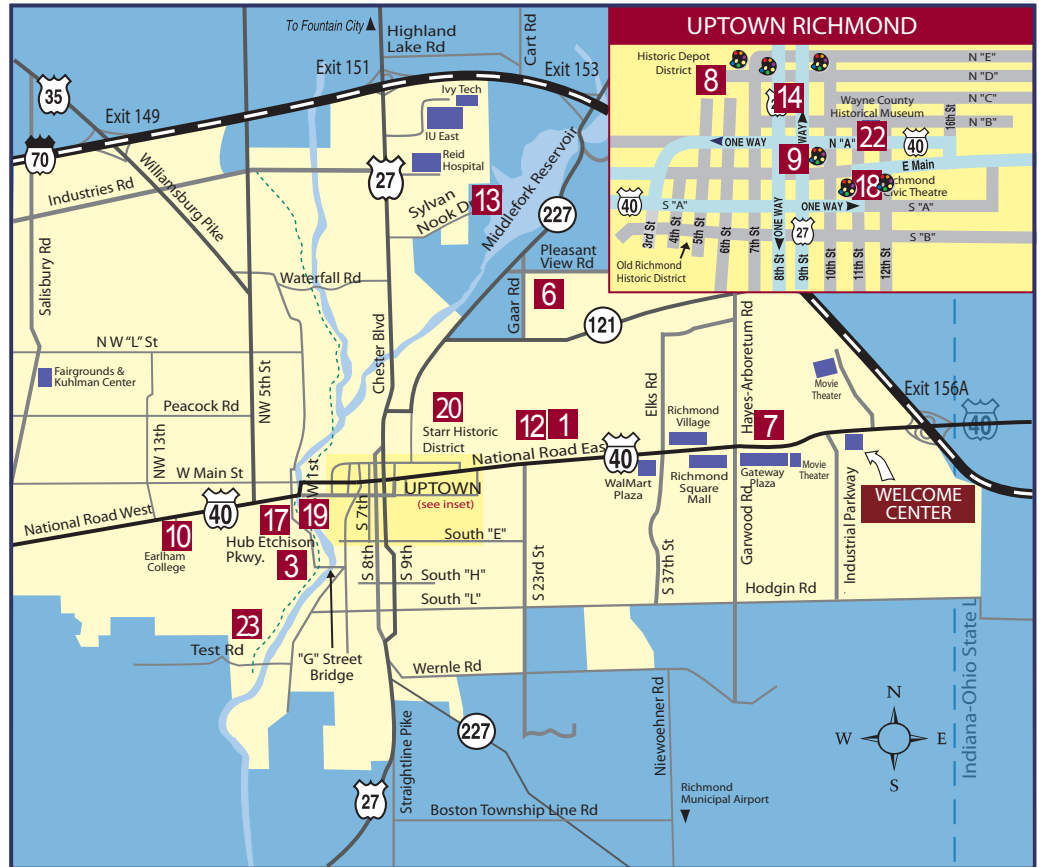

Richmond/Wayne County & Surrounding Area Attraction Locator Map

Attractions

- 1** All-American Rose Garden
- 2** Centerville Antique Mall
- 3** Civic Hall Performing Arts
- 4** Cope Environmental Center
- 5** Dougherty Orchard & Petting Farm
- 6** Gaar House & Farm Museum
- 7** Hayes Arboretum
- 8** Historic Depot District
- 9** Indiana Football Hall of Fame
- 10** Joseph Moore Natural History Museum
- 11** Levi Coffin House
- 12** Madonna of the Trail
- 13** Middlefork Reservoir Park
- 14** Model T Ford Museum
- 15** National Road Antique Mall
- 16** Overbeck Art Pottery Museum
- 17** Richmond Art Museum
- 18** Richmond Civic Theatre
- 19** Starr-Gennett Walk of Fame
- 20** Starr Historic District
- 21** Warm Glow Candle Outlet, Stone Hearth Cafe & Watering Can Garden Center
- 22** Wayne County Historical Museum
-  Wayne County Murals
- 23** Whitewater Gorge Park & Cardinal Greenway

Surrounding Area Attractions

- Conner Prairie
(Approx. 82 miles from Richmond)
- Hollywood Casino
(Approx. 65 miles from Richmond)
- Indianapolis Motor Speedway
(Approx. 77 miles from Richmond)
- Metamora Village
(Approx. 40 miles from Richmond)
- Whitewater Canal State Historic Site
(Approx. 39 miles from Richmond)
- Whitewater Memorial State Park
(Approx. 18 miles from Richmond)
- Whitewater Valley Railroad
(Approx. 26 miles from Richmond)
- Wilson Wines
(Approx. 28 miles from Richmond)
- Winchester Speedway
(Approx. 28 miles from Richmond)

Ohio Attractions

- Eldora Speedway
(Approx. 43 miles from Richmond)
- Kitchen Aid
(Approx. 28 miles from Richmond)
- Wright-Patterson Air Force Museum/IMAX Theater
(Approx. 50 miles from Richmond)