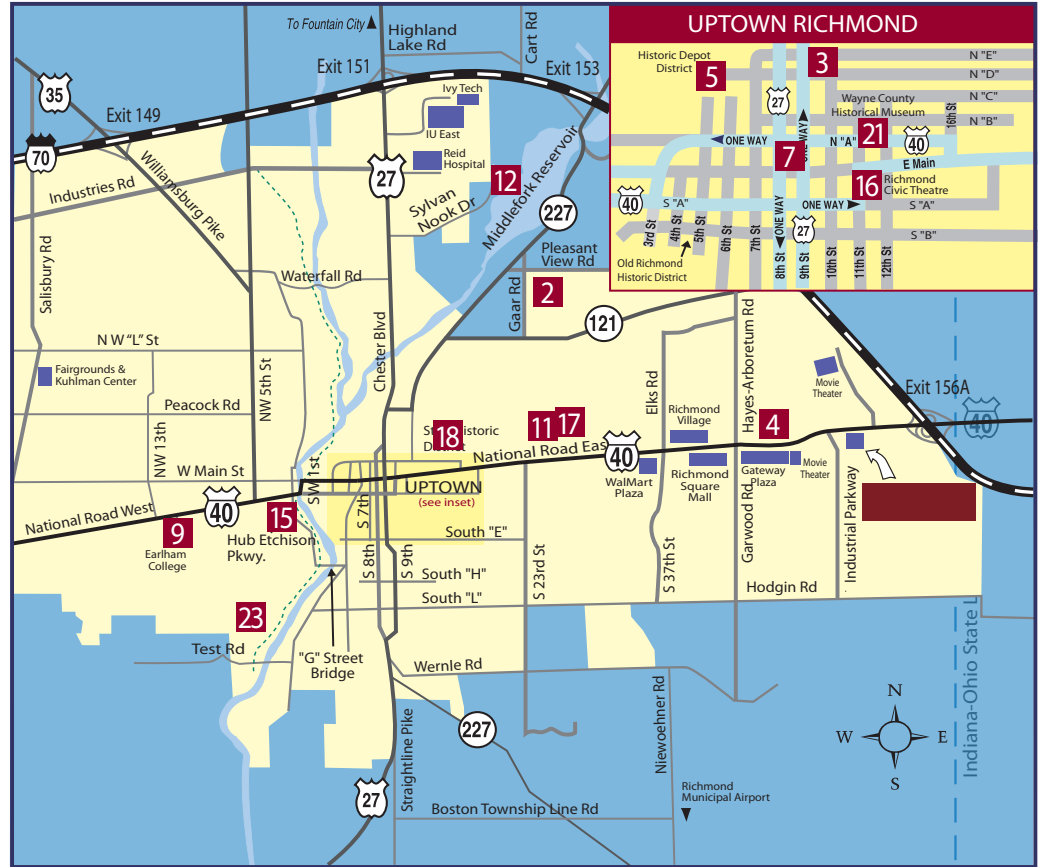

Richmond/Wayne County & Surrounding Area Attraction Locator Map

Attractions

- 1** Dougherty Orchard & Petting Farm
- 2** Gaar House & Farm Museum
- 3** Ghyslain Chocolatier
- 4** Hayes Arboretum
- 5** Historic Depot District
- 6** Huddleston Farmhouse Inn Museum
- 7** Indiana Football Hall of Fame
- 8** J & J Winery
- 9** Joseph Moore Museum
- 10** Levi Coffin House
- 11** Madonna of the Trail
- 12** Middlefork Reservoir Park
- 13** Model T Ford Museum
- 14** Overbeck Art Pottery Museum
- 15** Richmond Art Museum
- 16** Richmond Civic Theatre
- 17** Richmond Rose Gardens
- 18** Starr Historic District
- 19** Tyndall's "Mini" Museum
- 20** Warm Glow Candle Outlet
- 21** Wayne County Historical Museum
- 22** Webb's Antique Mall
- 23** Whitewater Gorge Park & Cardinal Greenway

Surrounding Area

Attractions

(Distance from Richmond)

- Argosy Riverboat Casino
(Approx. 65 miles)
- Bearcreek Farms Village & Dinner Theater
(Approx. 55 miles)
- Conner Prairie
(Approx. 82 miles)
- Indianapolis Motor Speedway
(Approx. 77 miles)
- Metamora Village
(Approx. 40 miles)
- Whitewater Canal State Historic Site
(Approx. 39 miles)
- Whitewater Memorial State Park
(Approx. 18 miles)
- Whitewater Valley Railroad
(Approx. 26 miles)
- Winchester Speedway
(Approx. 28 miles)

Ohio Attractions

(Distance from Richmond)

- Eldora Speedway
(Approx. 43 miles)
- Kitchen Aid
(Approx. 28 miles)
- Wright-Patterson Air Force Museum/IMAX Theater
(Approx. 50 miles)